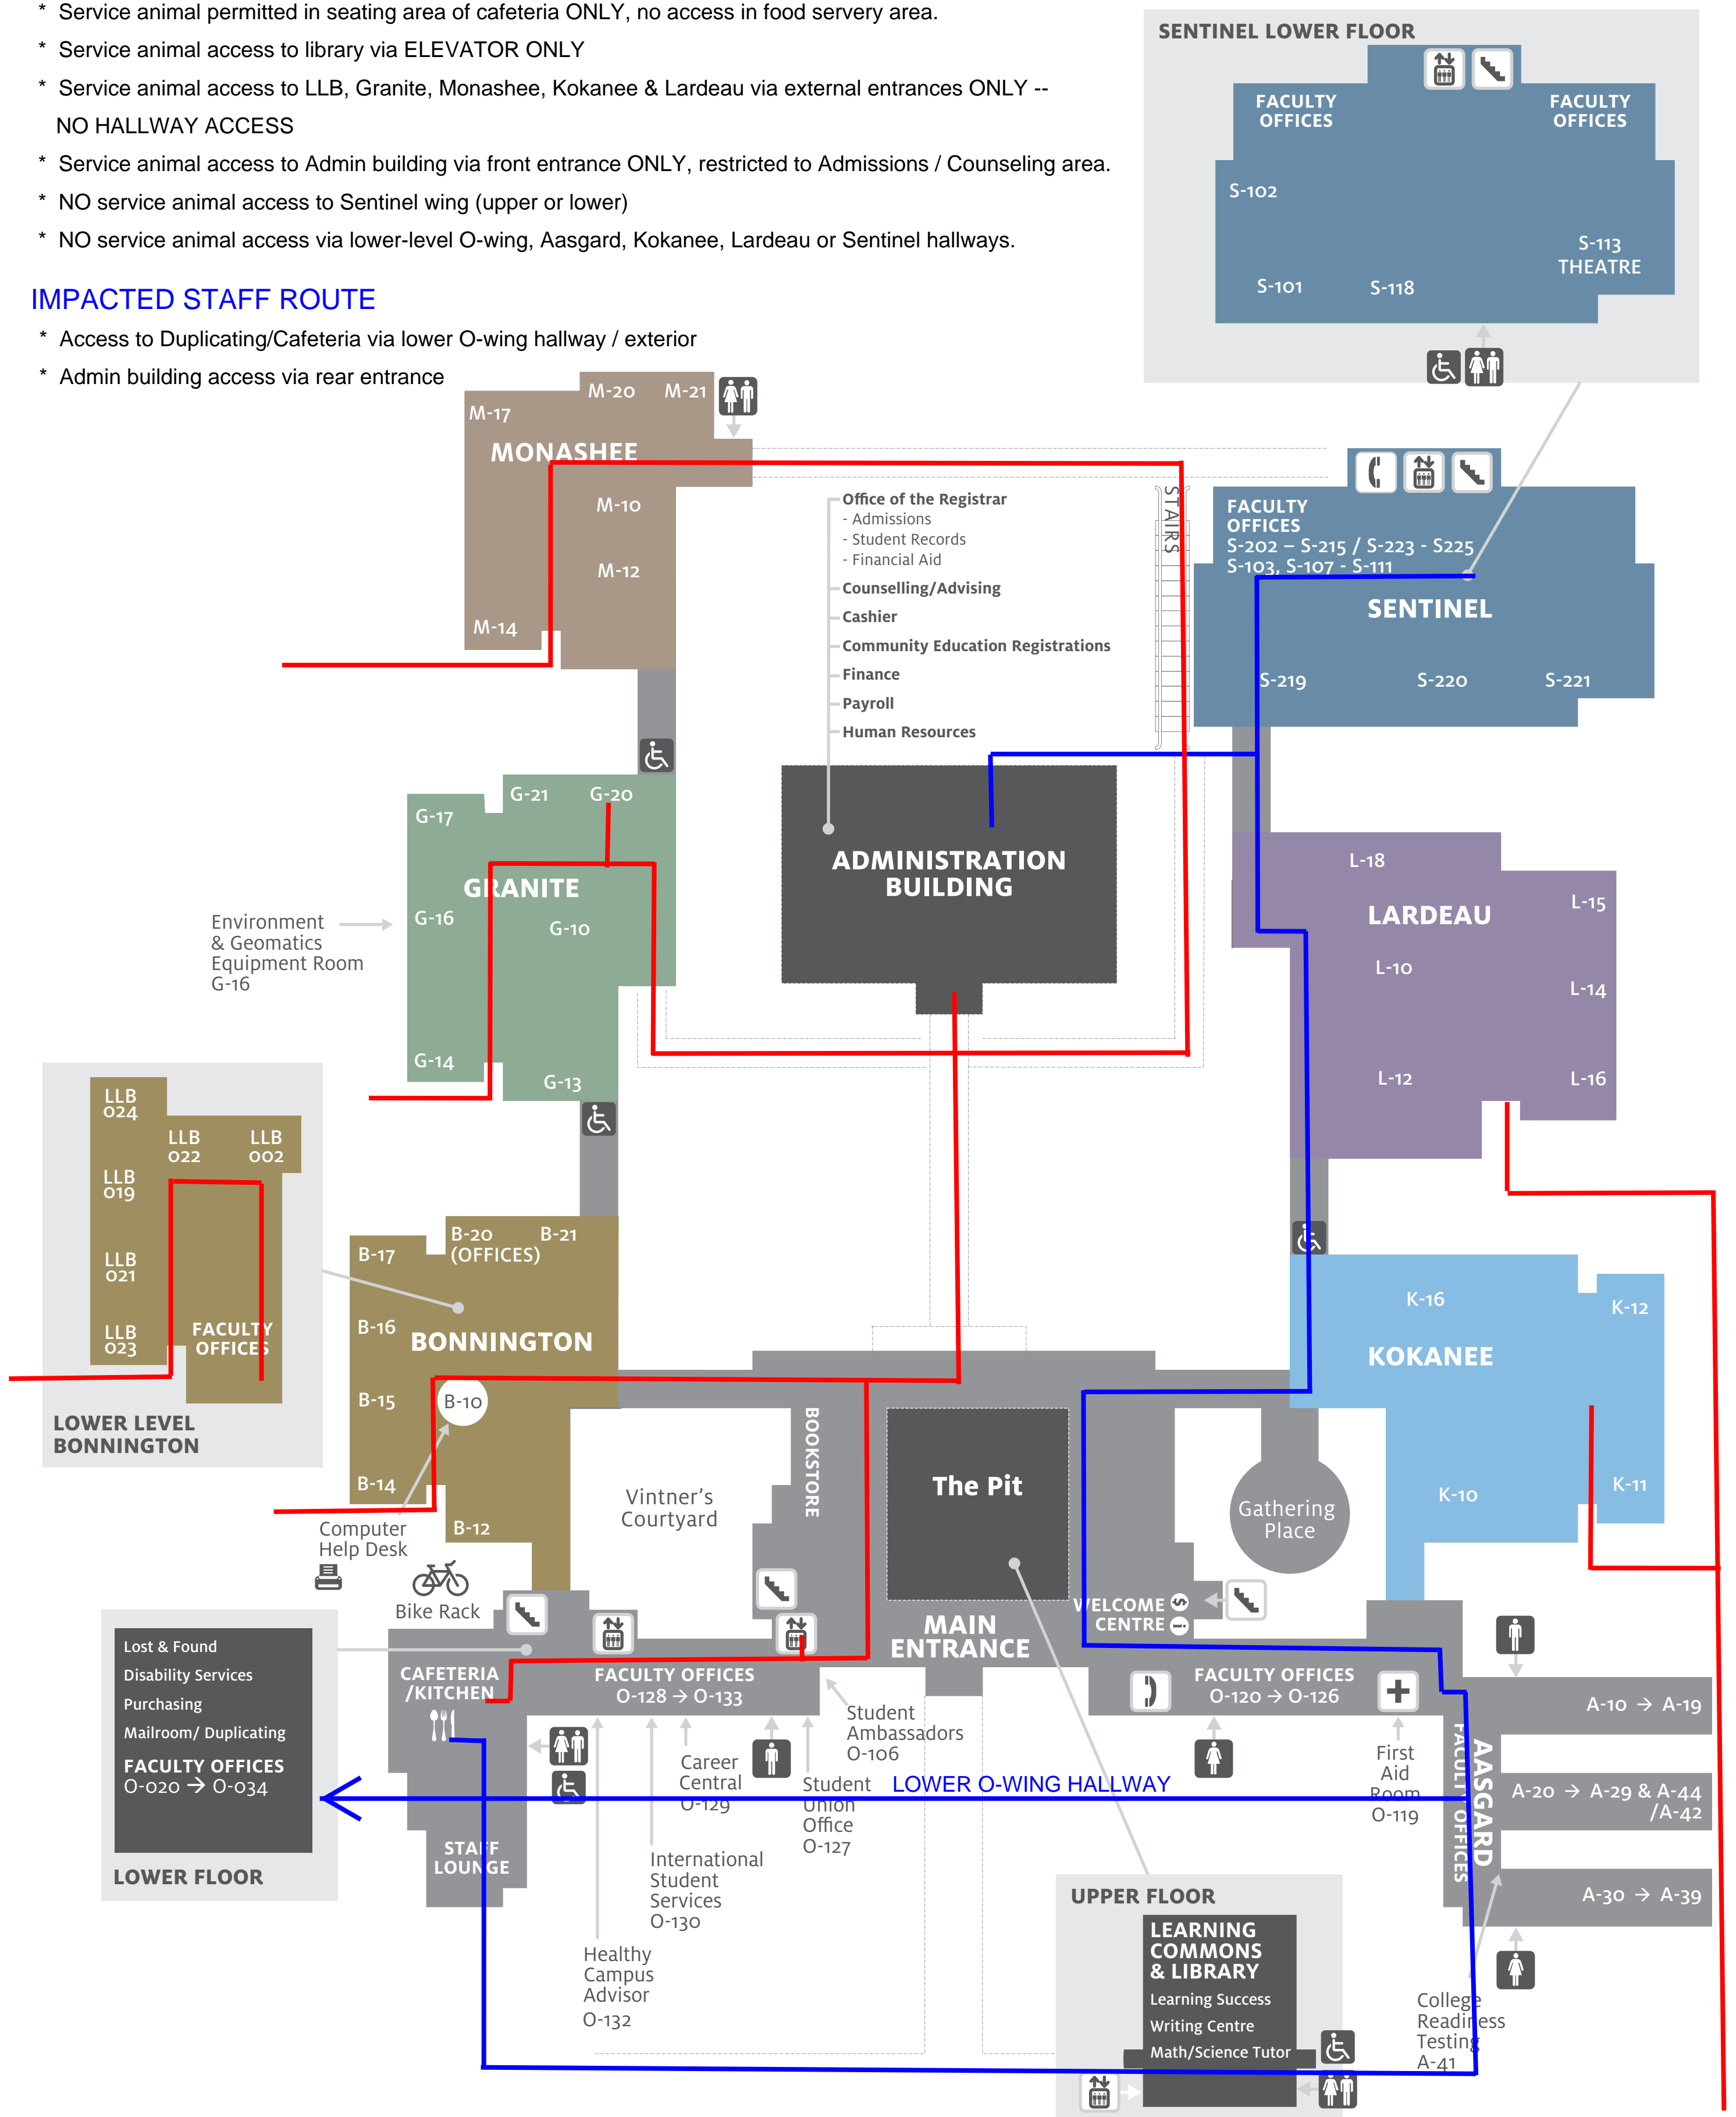

SERVICE ANIMAL ROUTES

- * Service animal permitted in seating area of cafeteria ONLY, no access in food servery area.
- * Service animal access to library via ELEVATOR ONLY
- * Service animal access to LLB, Granite, Monashee, Kokanee & Lardeau via external entrances ONLY -- NO HALLWAY ACCESS
- * Service animal access to Admin building via front entrance ONLY, restricted to Admissions / Counseling area.
- * NO service animal access to Sentinel wing (upper or lower)
- * NO service animal access via lower-level O-wing, Aasgard, Kokanee, Lardeau or Sentinel hallways.

IMPACTED STAFF ROUTE

- * Access to Duplicating/Cafeteria via lower O-wing hallway / exterior
- * Admin building access via rear entrance

CASTLEGAR CAMPUS